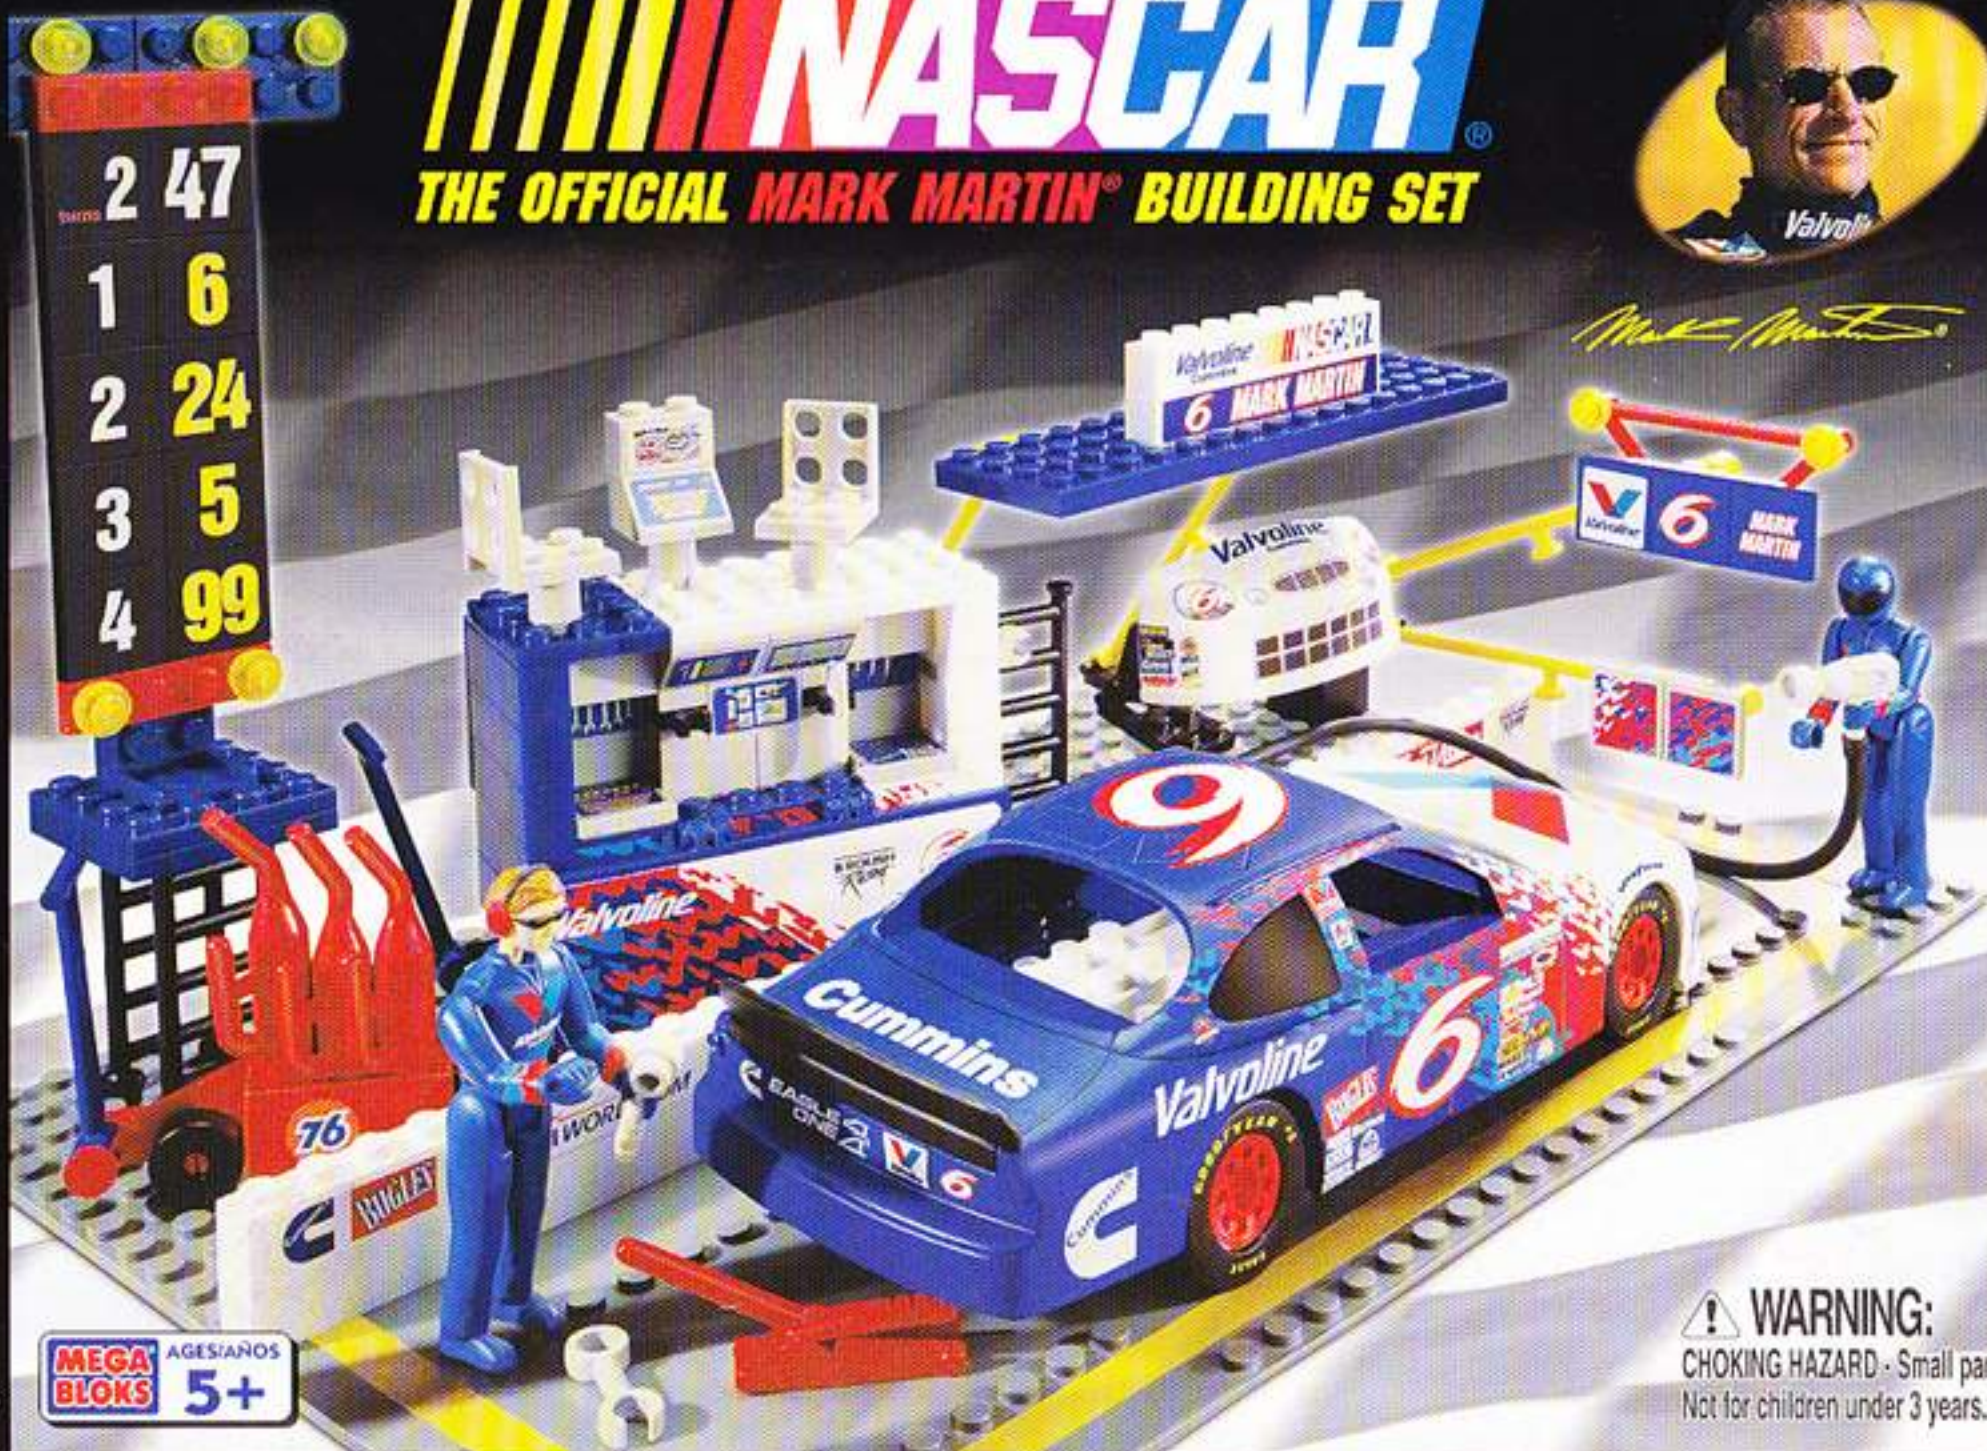

9916

NASCAR

THE OFFICIAL MARK MARTIN® BUILDING SET

Mark Martin

MEGA BLOKS AGES/AÑOS 5+

WARNING:
CHOKING HAZARD - Small parts.
Not for children under 3 years.

Color chart.
Charte de couleurs.
Cuadro cromático.
Diagramma colorimetrico.