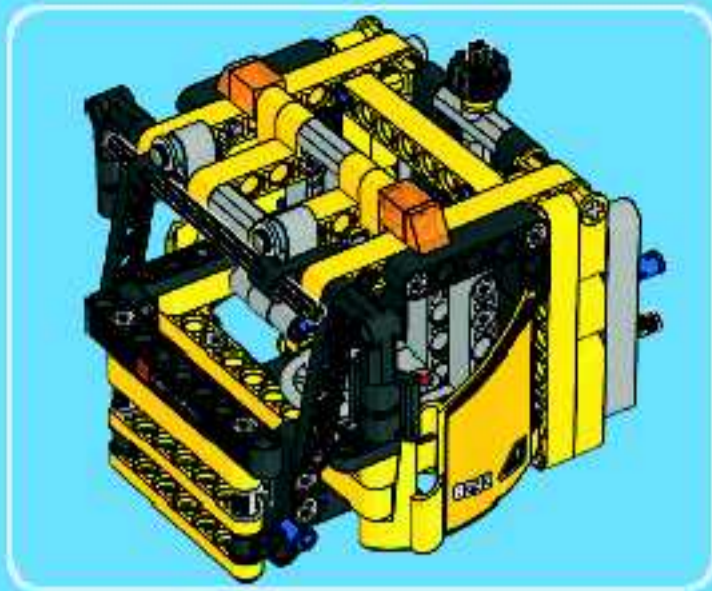

TECHNIC

8292-2

2/2

1

2

2

3

4

Battery box

Receiver

Motor

XL Motor

Remote controlled

47 cm / 18.5 in.

+ power functions™

www.lego.com