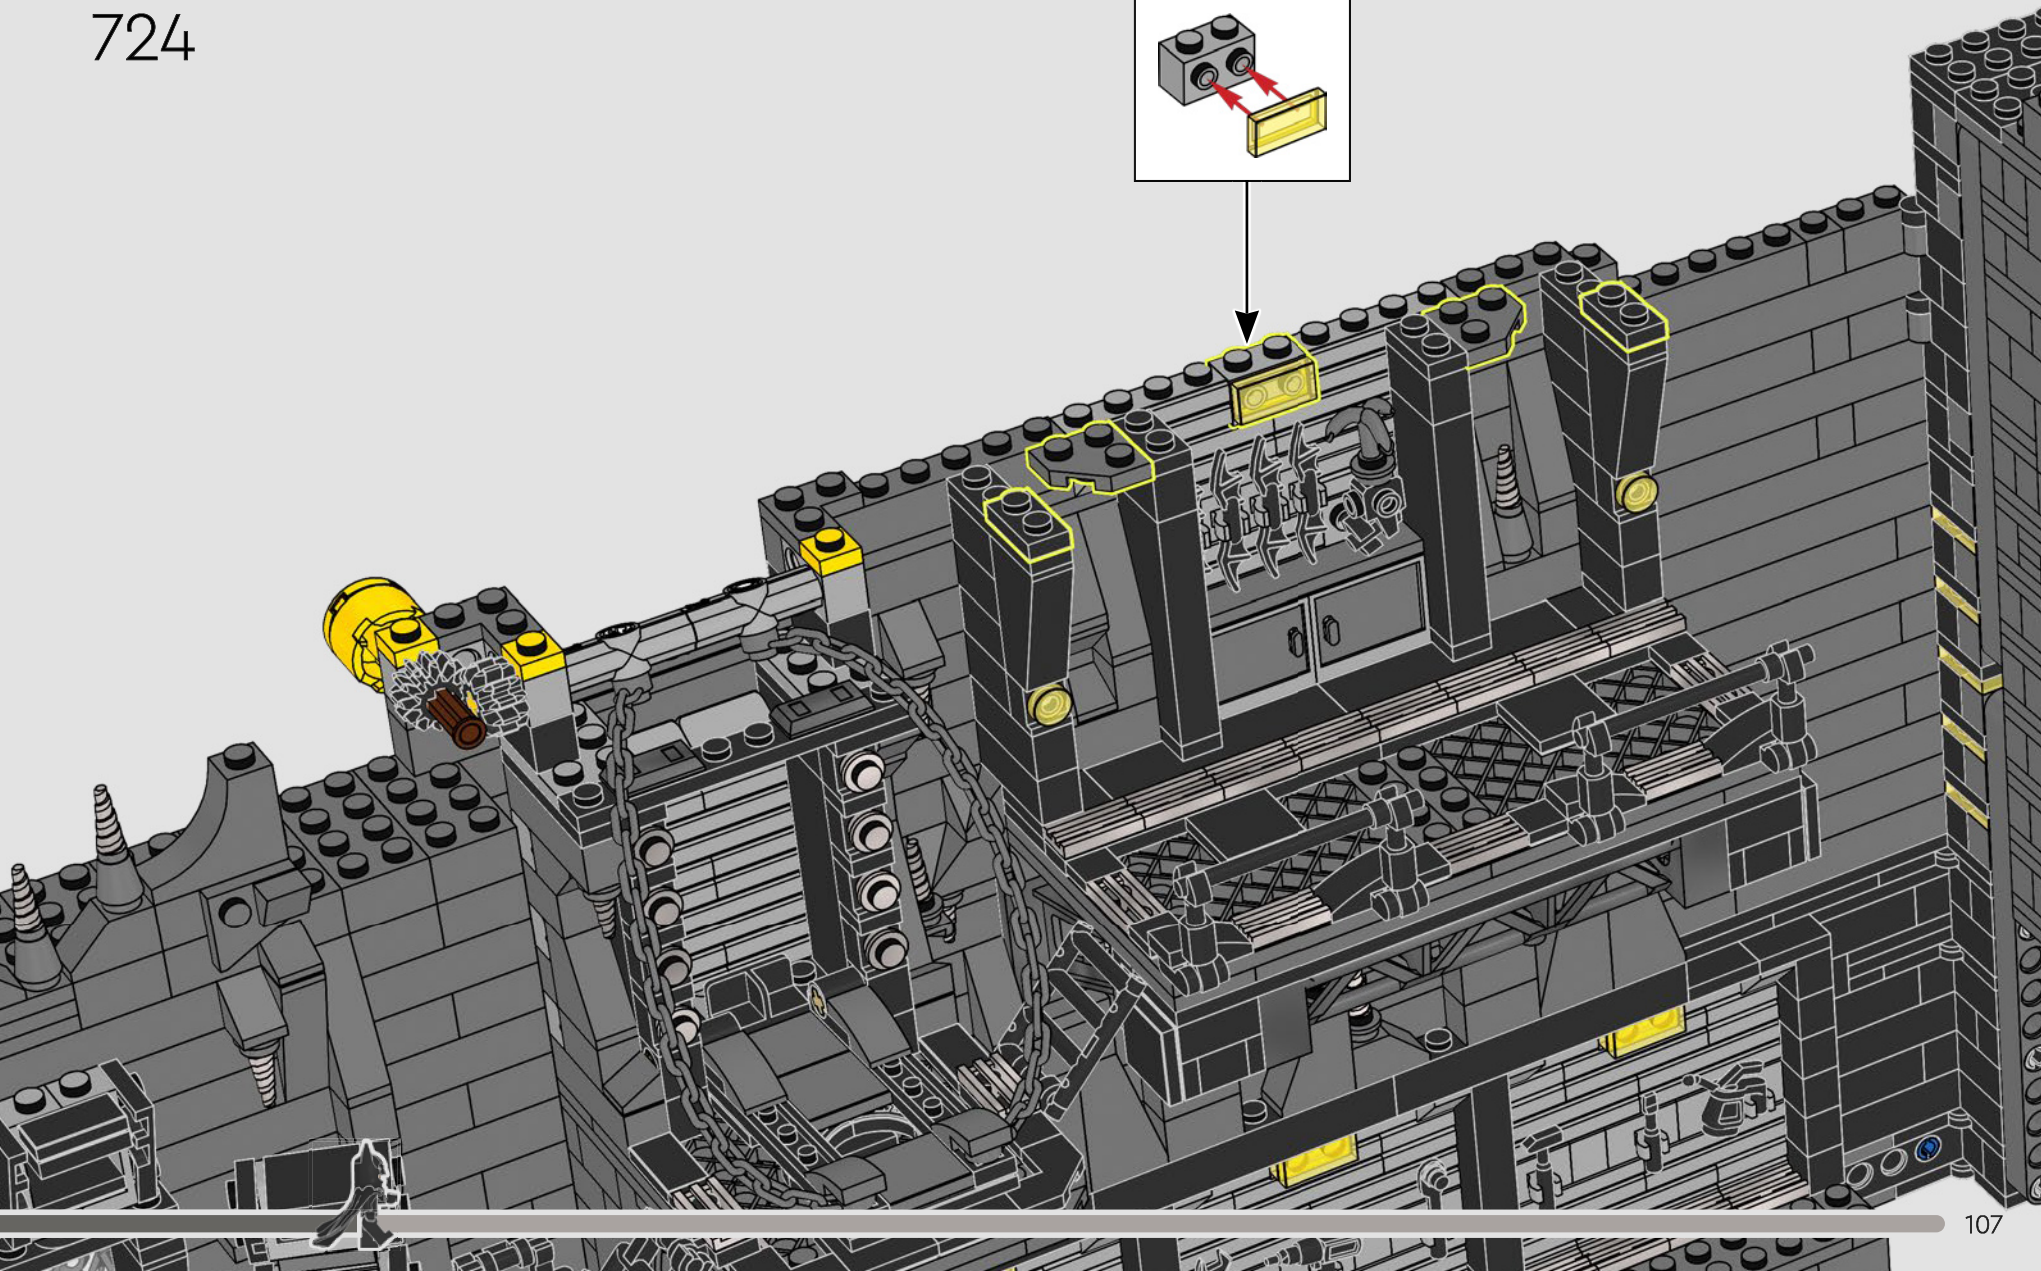

## DRAWBRIDGE

Turn a yellow lever on the back of the Shadow Box to lower the drawbridge and reveal the Batman™ minifigure.

	
3x	2x

720

721

722

723

724