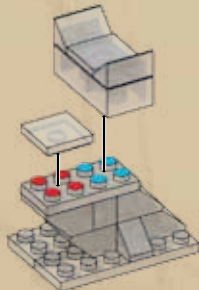

2X

2X

2X

1X

2X

1X

1

2

3

4

23

1

2

HALO

ORBITAL BANSHEE BLITZ

Sounding just as frightening as its land counterpart, the indigo Orbital Banshee is a one-man space craft of the Covenant. The Orbital Banshee is armed with two Heavy Plasma Cannons and the devastating Fuel Rod Cannon for ship-to-ship dogfights. A single Automated Point-Defense Turret is the UNSC's only hope in defending against this enemy.