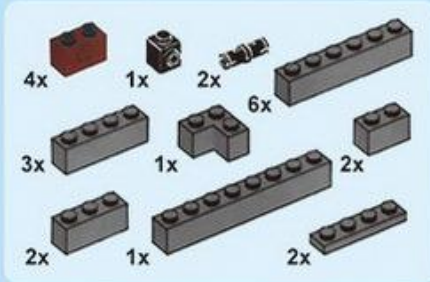

1

2

3

4

5

6

- 1x [white 1x5 Technic beam]
- 1x [black 1x3 Technic beam]
- 2x [grey 1x3 Technic beam]
- 1x [grey 1x5 Technic beam]
- 2x [grey 1x2 Technic beam]
- 1x [grey 1x3 Technic beam]
- 5x [black 1x3 Technic beam]
- 2x [black 1x2 Technic beam]
- 2x [black 1x2 Technic beam]