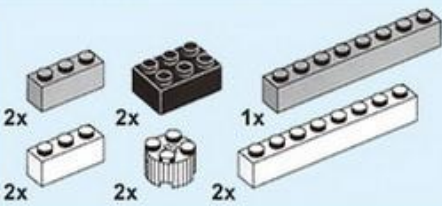

1

2

3

4

5

6

- 1x [white 1x5 Technic beam]
- 1x [black 1x3 Technic beam]
- 2x [grey 1x3 Technic beam]
- 1x [grey 1x5 Technic beam]
- 2x [grey 1x2 Technic beam]
- 1x [grey 1x3 Technic beam]
- 5x [black 1x3 Technic beam]
- 2x [black 1x2 Technic beam]
- 2x [black 1x2 Technic beam]