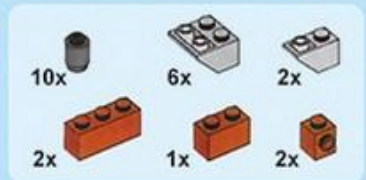

9

10

lepinclub.com

- 2x [1x3 grey Technic beam]
- 4x [1x5 grey Technic beam]
- 3x [1x3 grey Technic beam]
- 5x [1x1 grey Technic pin]
- 2x [1x2 grey Technic beam]
- 3x [1x3 grey Technic beam]
- 2x [1x5 grey Technic beam]