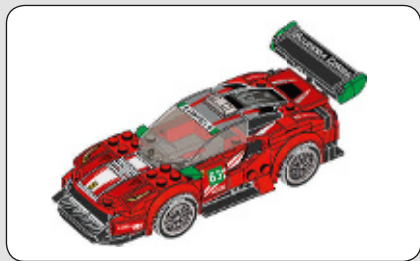

The LEGO logo is displayed in its characteristic white, rounded font with a black outline, set against a red square background.

SPEED CHAMPIONS

75886

[LEGO.com/speedchampions](https://www.LEGO.com/speedchampions)