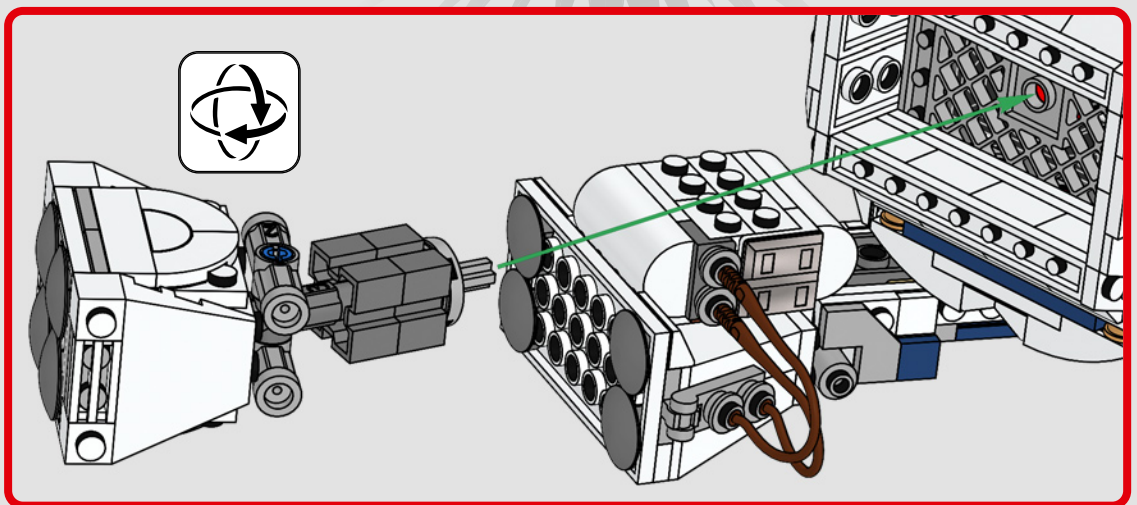

372

373

1

2

3

4

STAR WARS
R2-D2

Manufacturer:	Industrial Automaton
Model:	R2-series astromech droid
Primary Function:	Navigation, repair
Height:	1.09 m
Equipment:	Holographic projector, spacecraft linkage and control arms, universal computer interface arm, buzz saw, third tread (retractable)
Primary Sensor Color:	Red