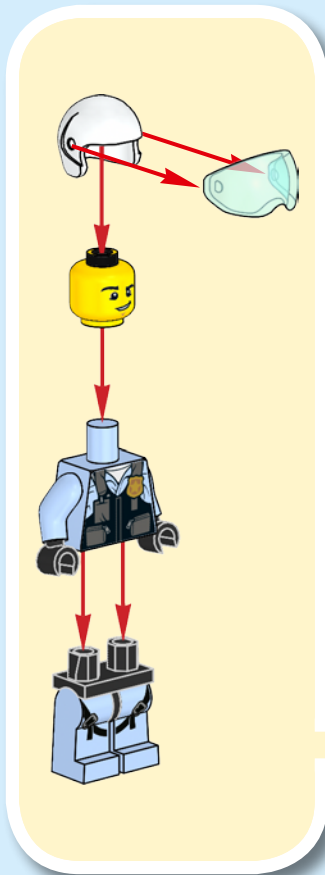

# CITY

60206

**WARNING:** CHOKING HAZARD.  
Small parts. Not for children under 3 years.

1

2

3

**LEGO.com/apps**

Check for compatibility  
Vérifier la compatibilité  
Comprueba tu compatibilidad