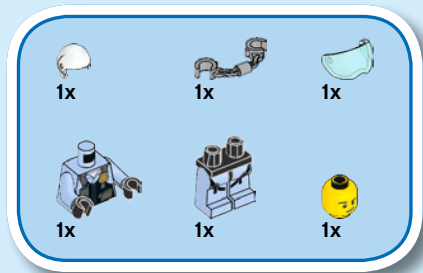

# CITY

60206

**WARNING:** CHOKING HAZARD.  
Small parts. Not for children under 3 years.

1

2

3

**LEGO.com/apps**

Check for compatibility  
Vérifier la compatibilité  
Comprueba tu compatibilidad