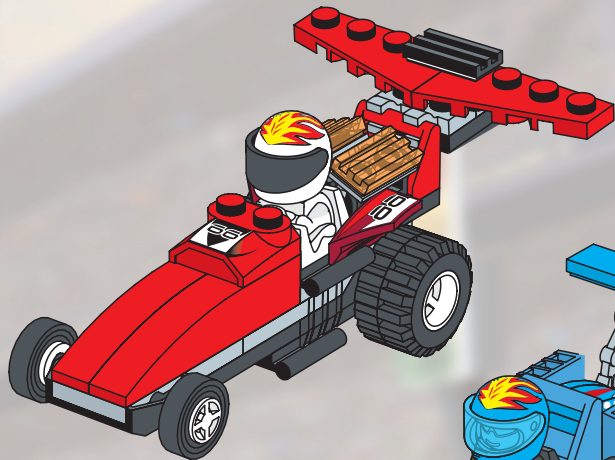

4593

RACERS

**PULLBACK
MOTOR**

Zero Hurricane & Red Blizzard

2

1

2

3

1

2

3

LEGO RACERS

Zero Hurricane
& Red Blizzard

4593

DROME