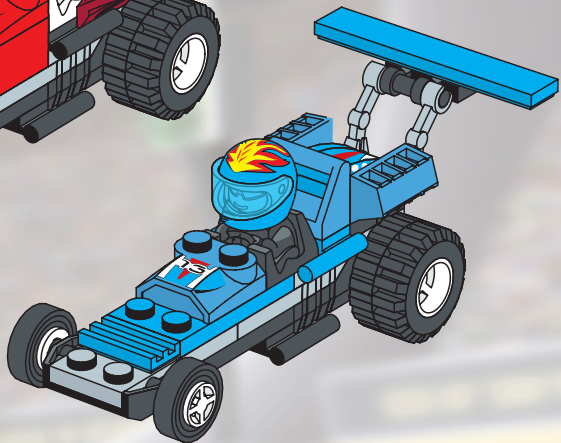

4593

RACERS

**PULLBACK
MOTOR**

Zero Hurricane & Red Blizzard

2

1

2

3

1

2

3

LEGO RACERS

Zero Hurricane
& Red Blizzard

4593

DROME