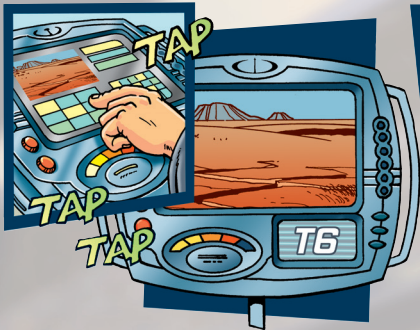

1

2

3

LEGO RACERS

Zero Hurricane
& Red Blizzard

4593

DROME