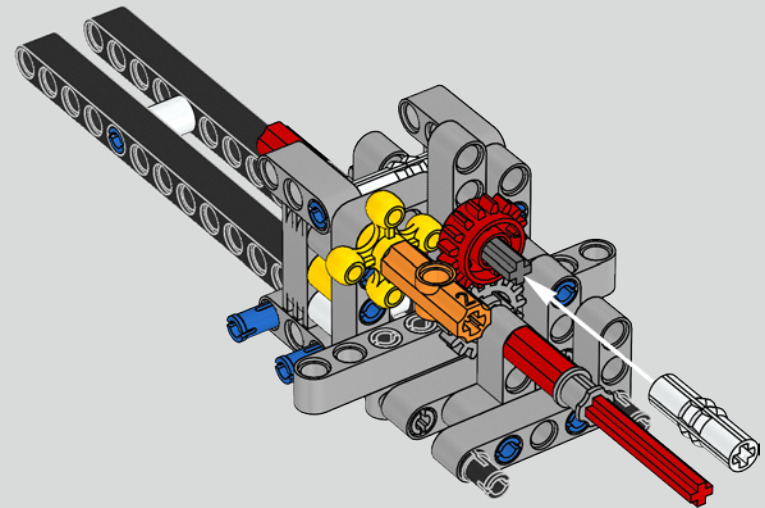

The high point of the Chiron chassis assembly is called "the marriage". This is the moment at which the full carbon fibre monocoque and the rear-end containing the engine and the gearbox come together. It was important to reproduce this critical process in our LEGO® Technic model.

214

215

216

217

218

219

220

221