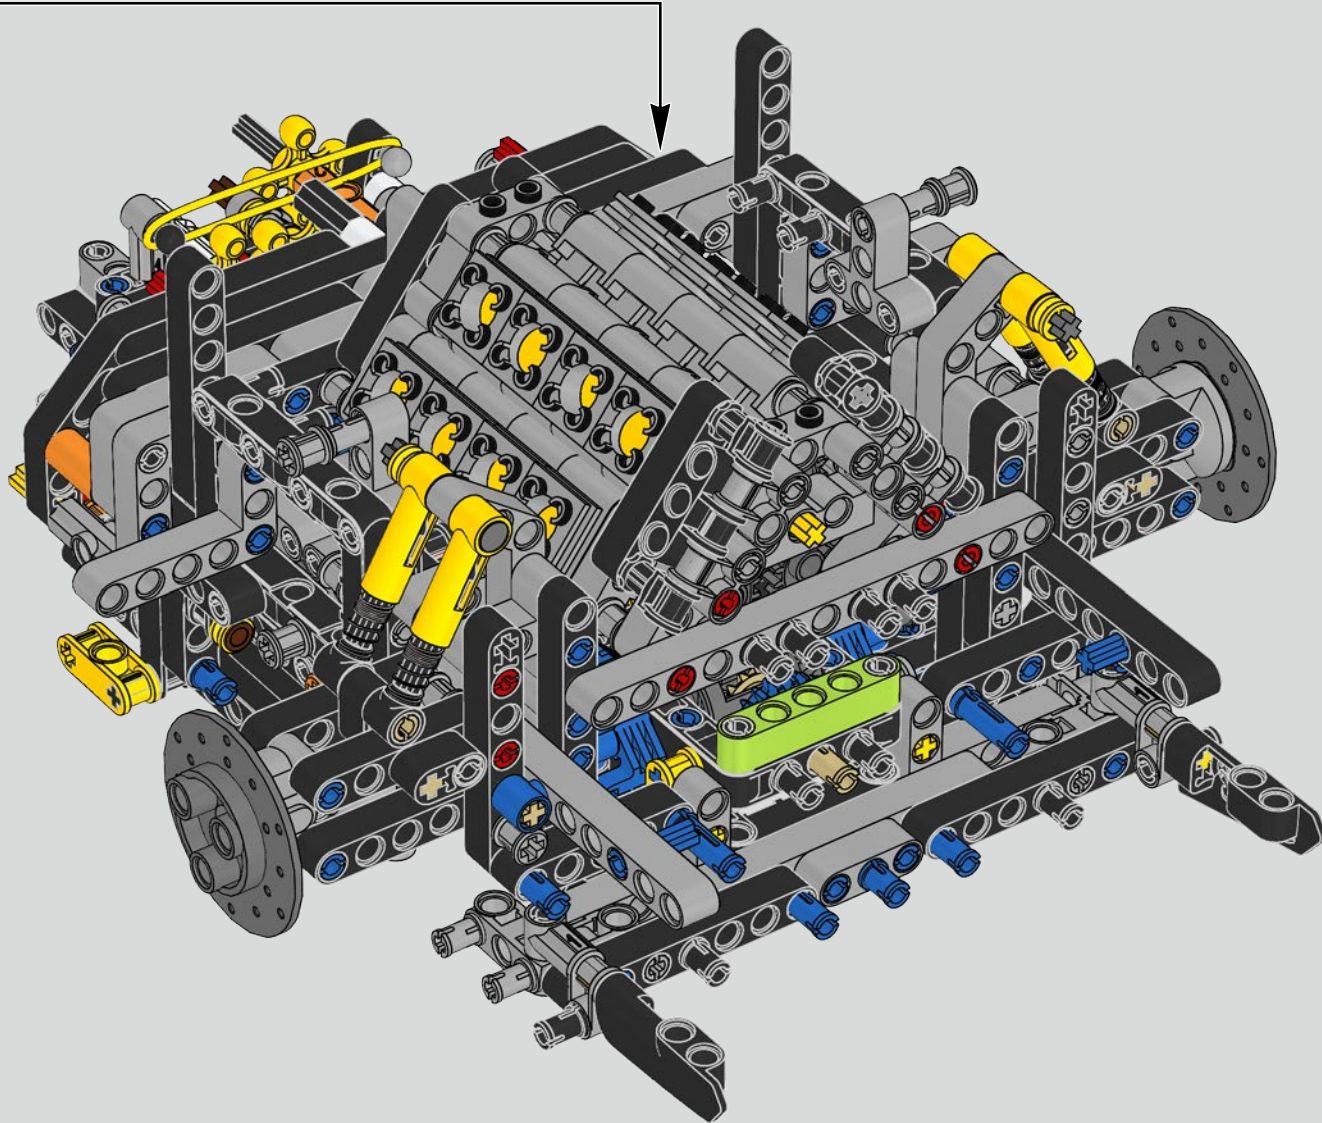

188

189

190

191

192

193

194

195

The high point of the Chiron chassis assembly is called "the marriage". This is the moment at which the full carbon fibre monocoque and the rear-end containing the engine and the gearbox come together. It was important to reproduce this critical process in our LEGO® Technic model.