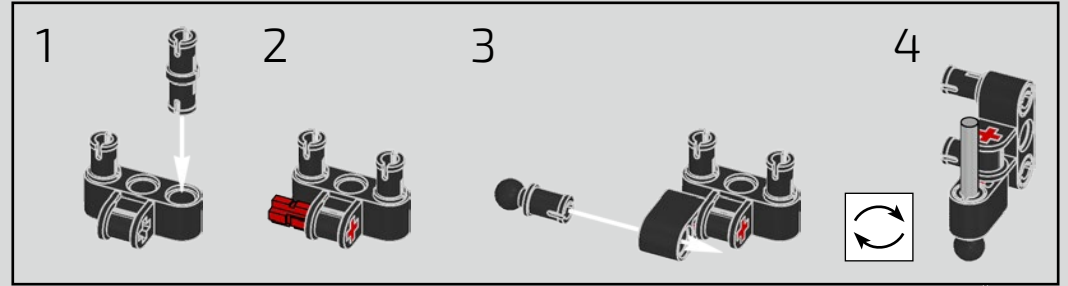

196

197

198

199

BOX TWO // BOÎTE DEUX

IT WAS VITAL TO STAY TRUE TO THE ACTUAL ASSEMBLY PROCESS OF THE CHIRON

IL ÉTAIT ESSENTIEL DE RESTER FIDÈLE AU PROCESSUS DE MONTAGE DE LA CHIRON

Podcast Episode 5 // The Marriage Process

The high point of the Chiron chassis assembly is called "the marriage". This is the moment at which the full carbon fibre monocoque and the rear-end containing the engine and the gearbox come together. It was important to reproduce this critical process in our LEGO® Technic model.