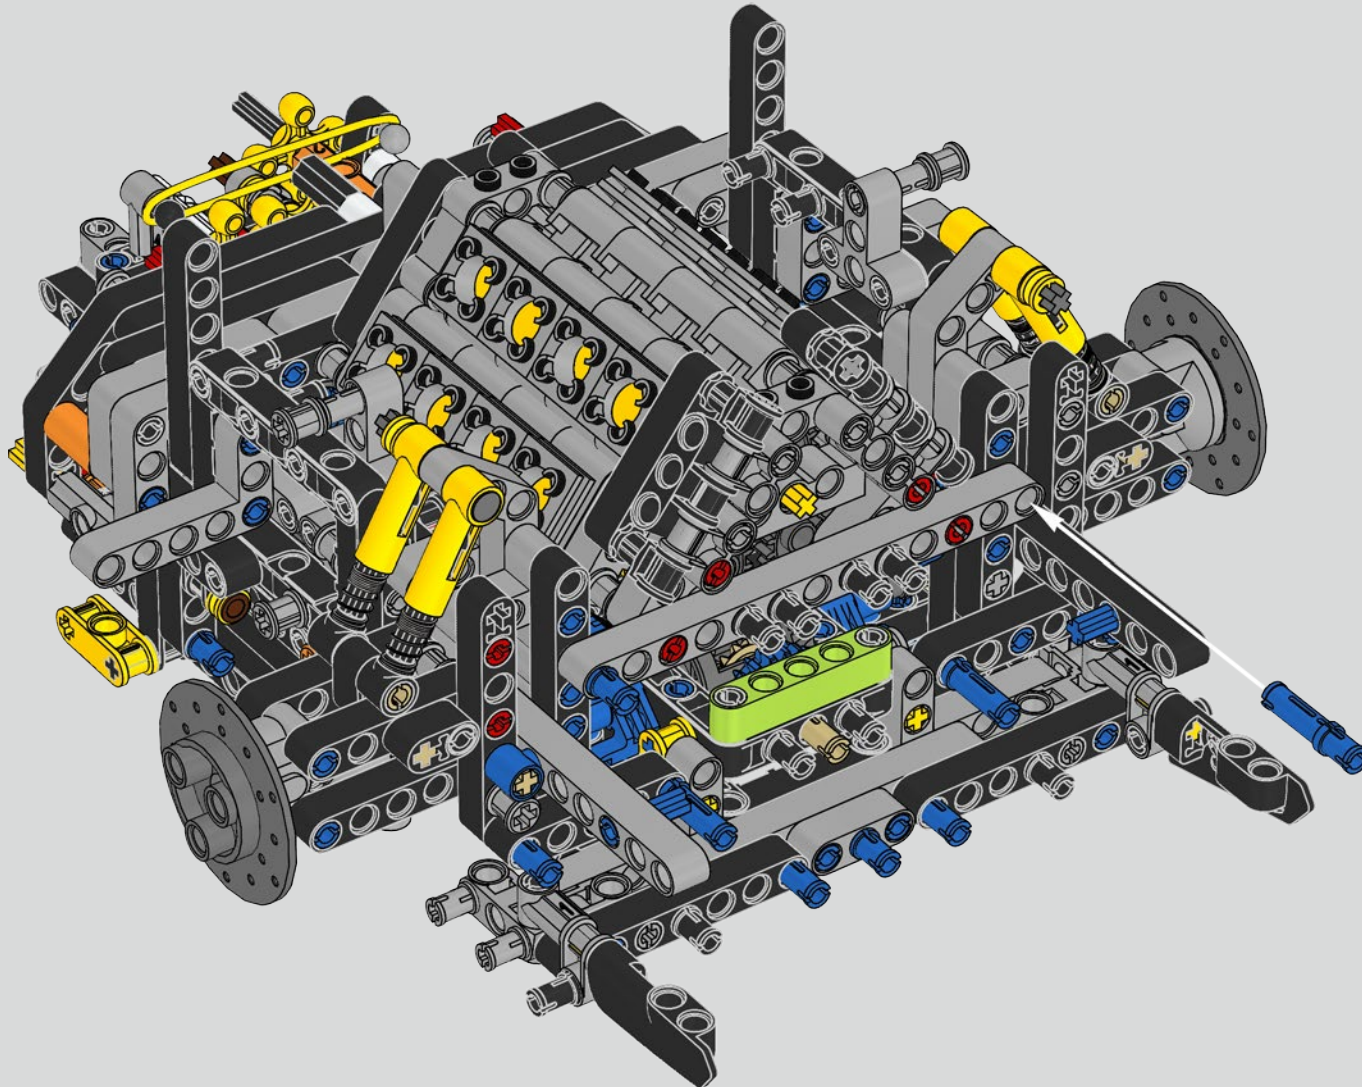

188

189

190

191

192

193

194

195

The high point of the Chiron chassis assembly is called "the marriage". This is the moment at which the full carbon fibre monocoque and the rear-end containing the engine and the gearbox come together. It was important to reproduce this critical process in our LEGO® Technic model.