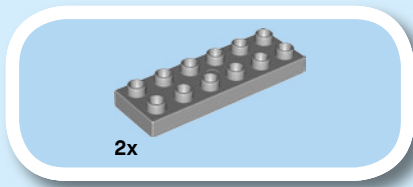

duplo

LIGHT
BRICK

BRIQUE
LUMIERE
LADRILLO
LUMINOSO

10933
LEGO.com/DUPLO

1x

1

2

3