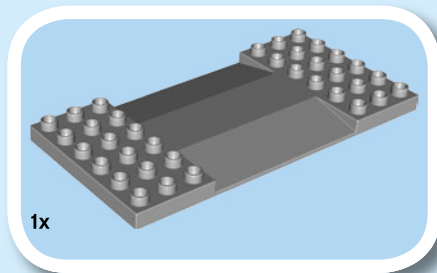

duplo

LIGHT
BRICK

BRIQUE
LUMIERE
LADRILLO
LUMINOSO

10933
LEGO.com/DUPLO

1x

1

2

3