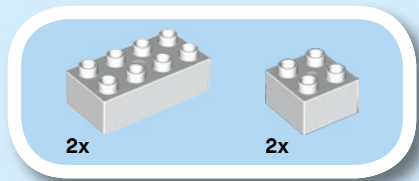

duplo

LIGHT
BRICK

BRIQUE
LUMIERE
LADRILLO
LUMINOSO

10933
LEGO.com/DUPLO

1x

1

2

3