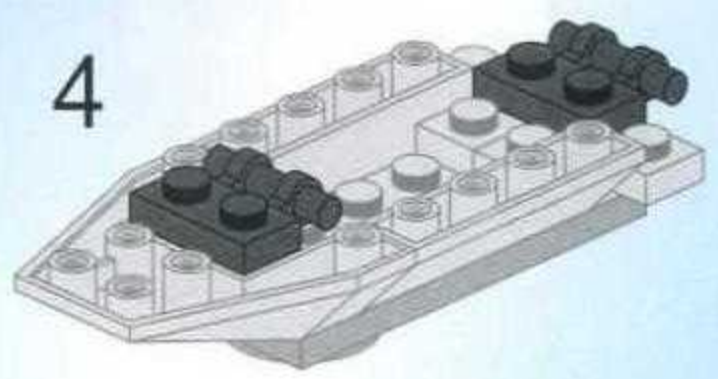

Combat Zones SERIES

AGES 6+ 815

33 pcs included

冲锋艇 Assault Boat

1

2

3

4