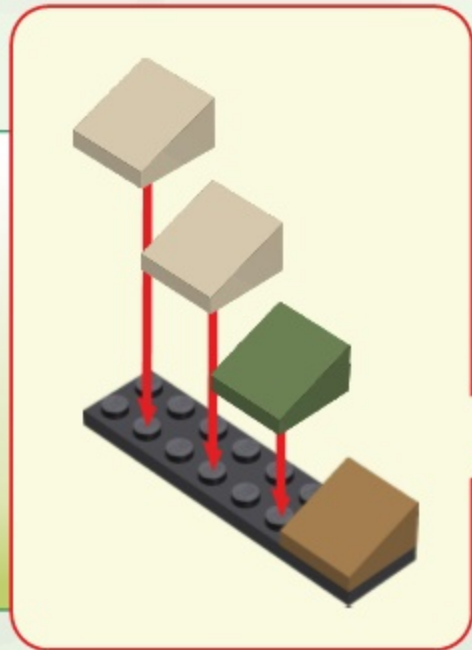

PzKpfw V PANTHER AUSF. G

Printed in EU

WARNING: CHOKING HAZARD-
Toy contains small parts.
Not for children under 3 years.

3

4

5

6

7

8

9

10

11

12

13

14

- 1x4 Technic plate (brown) x1
- 1x4 Technic plate (green) x1
- 1x4 Technic plate (brown) x1
- 1x4 Technic plate (brown) x1

- 1x2 Technic beam (black) x2
- 1x4 Technic plate (brown) x1
- 1x4 Technic plate (green) x2
- 1x4 Technic plate (green) x1

16

17

20

21

22

23

24