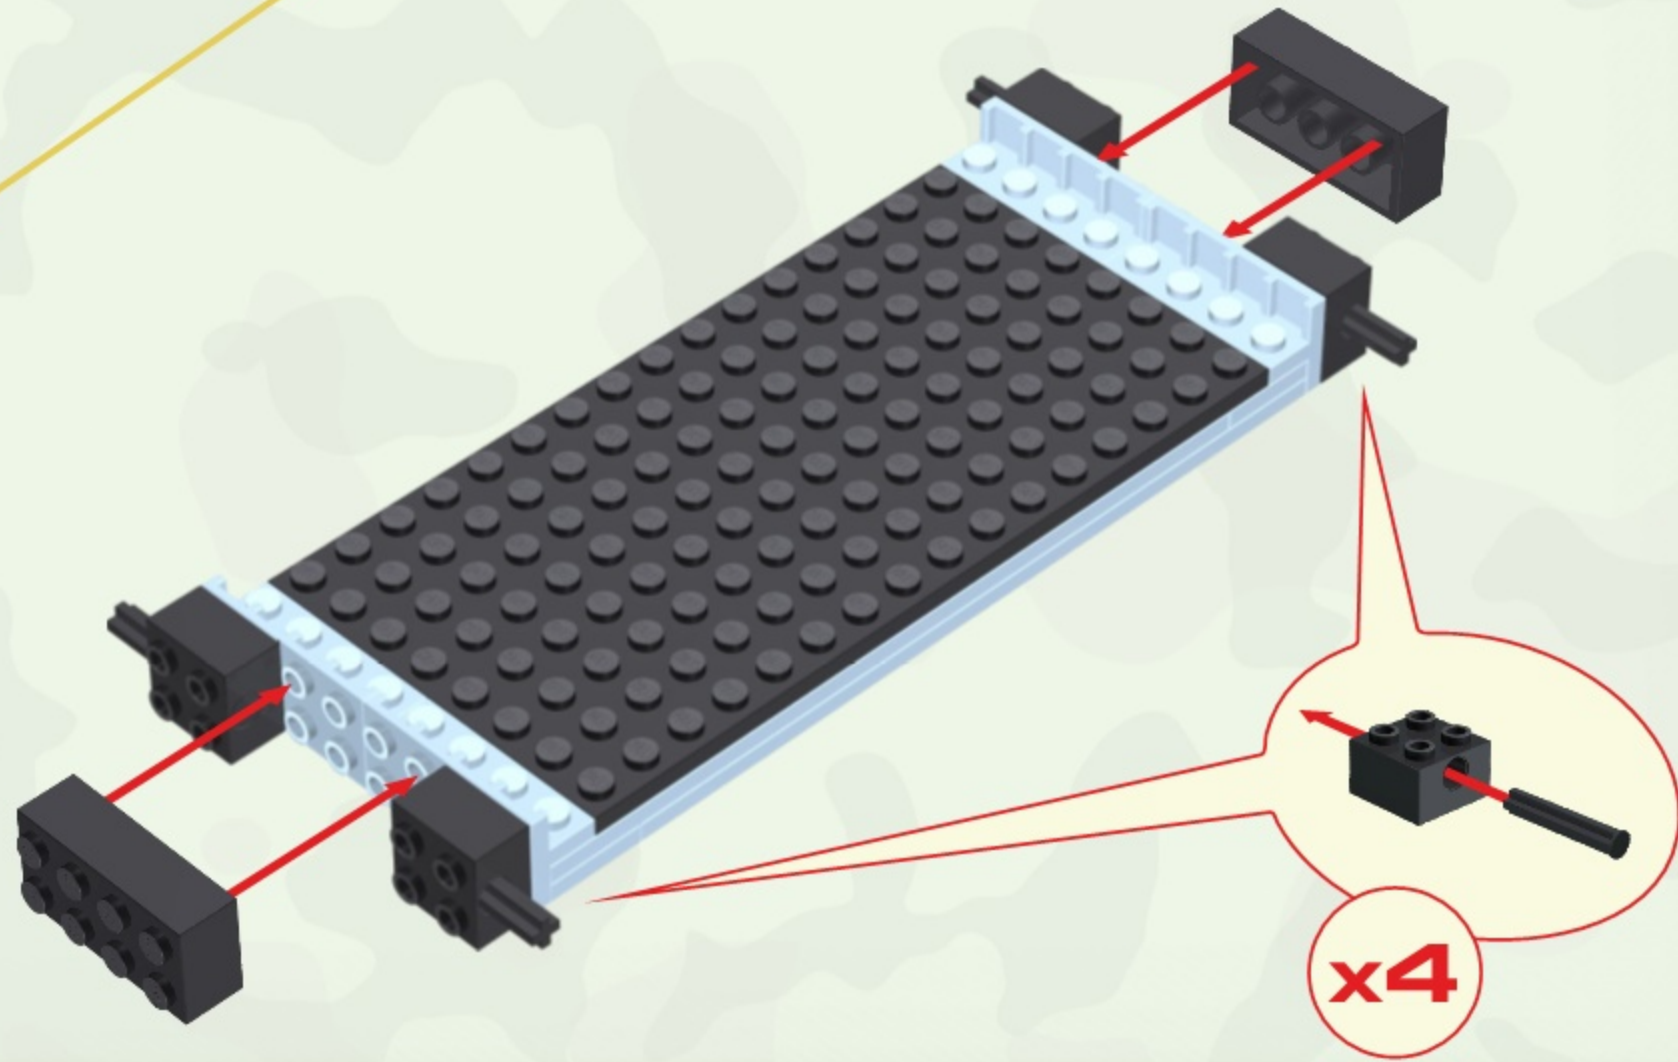

PzKpfw V PANTHER AUSF. G

Printed in EU

WARNING: CHOKING HAZARD-
Toy contains small parts.
Not for children under 3 years.

3

4

5

6

7

8

9

10

11

12

13

14

- 1x4 Technic plate (brown) x1
- 1x4 Technic plate (green) x1
- 1x4 Technic plate (brown) x1
- 1x4 Technic plate (brown) x1

- 1x2 Technic beam (black) x2
- 1x4 Technic plate (brown) x1
- 1x4 Technic plate (green) x2
- 1x4 Technic plate (green) x1

16

17

20

21

22

23

24