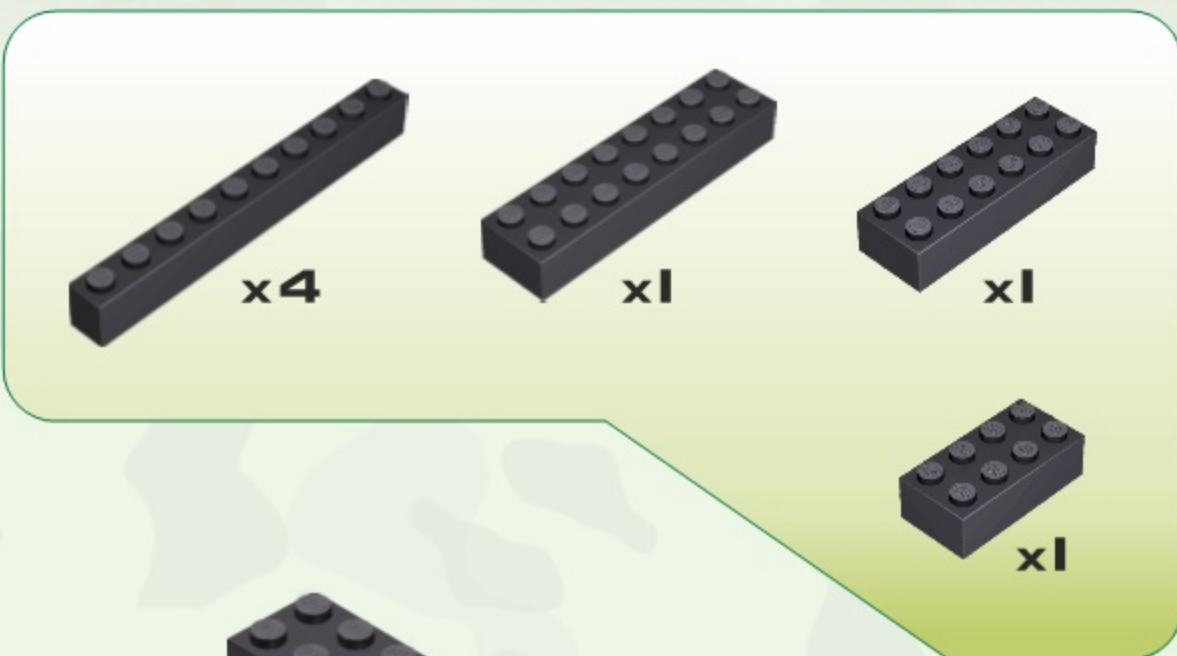

PzKpfw V PANTHER AUSF. G

Printed in EU

WARNING: CHOKING HAZARD-
Toy contains small parts.
Not for children under 3 years.

3

4

5

6

7

8

9

10

11

12

13

14

- 1x4 Technic plate (brown) x1
- 1x4 Technic plate (green) x1
- 1x4 Technic plate (brown) x1
- 1x4 Technic plate (brown) x1

- 1x2 Technic beam (black) x2
- 1x4 Technic plate (brown) x1
- 1x4 Technic plate (green) x2
- 1x4 Technic plate (green) x1

16

17

20

21

22

23

24