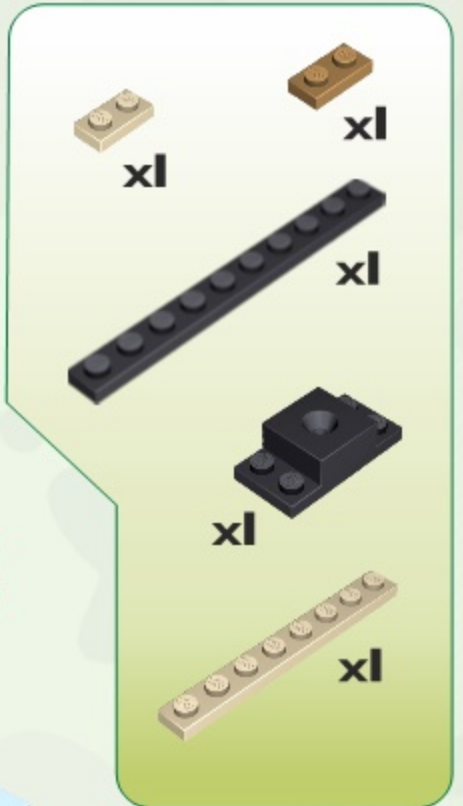

PzKpfw V PANTHER AUSF. G

Printed in EU

WARNING: CHOKING HAZARD-
Toy contains small parts.
Not for children under 3 years.

3

4

5

6

7

8

9

10

11

12

13

14

- 1x4 Technic plate (brown) x1
- 1x4 Technic plate (green) x1
- 1x4 Technic plate (brown) x1
- 1x4 Technic plate (brown) x1

- 1x2 Technic beam (black) x2
- 1x4 Technic plate (brown) x1
- 1x4 Technic plate (green) x2
- 1x4 Technic plate (green) x1

16

17

20

21

22

23

24