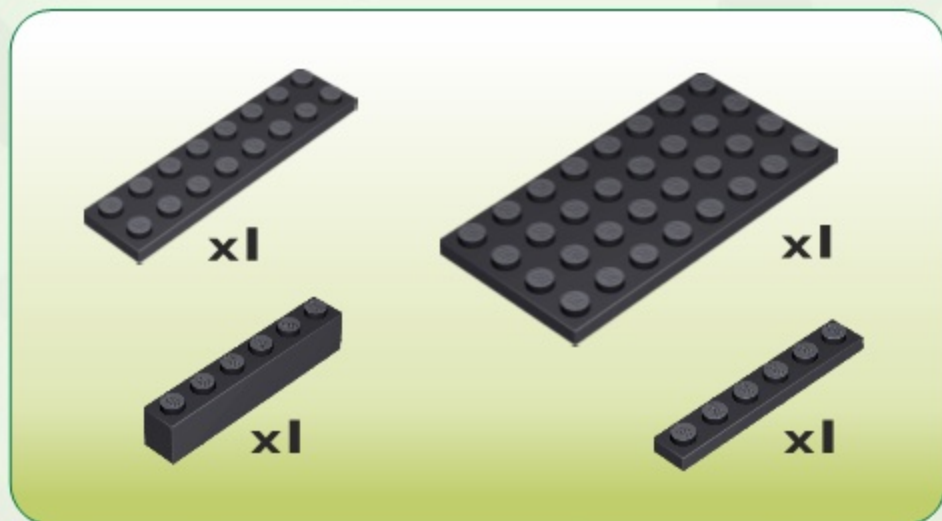

PzKpfw V PANTHER AUSF. G

Printed in EU

WARNING: CHOKING HAZARD-
Toy contains small parts.
Not for children under 3 years.

3

4

5

6

7

8

9

10

11

12

13

14

- 1x4 Technic plate (brown) x1
- 1x4 Technic plate (green) x1
- 1x4 Technic plate (brown) x1
- 1x4 Technic plate (brown) x1

- 1x2 Technic beam (black) x2
- 1x4 Technic plate (brown) x1
- 1x4 Technic plate (green) x2
- 1x4 Technic plate (green) x1

16

17

20

21

22

23

24