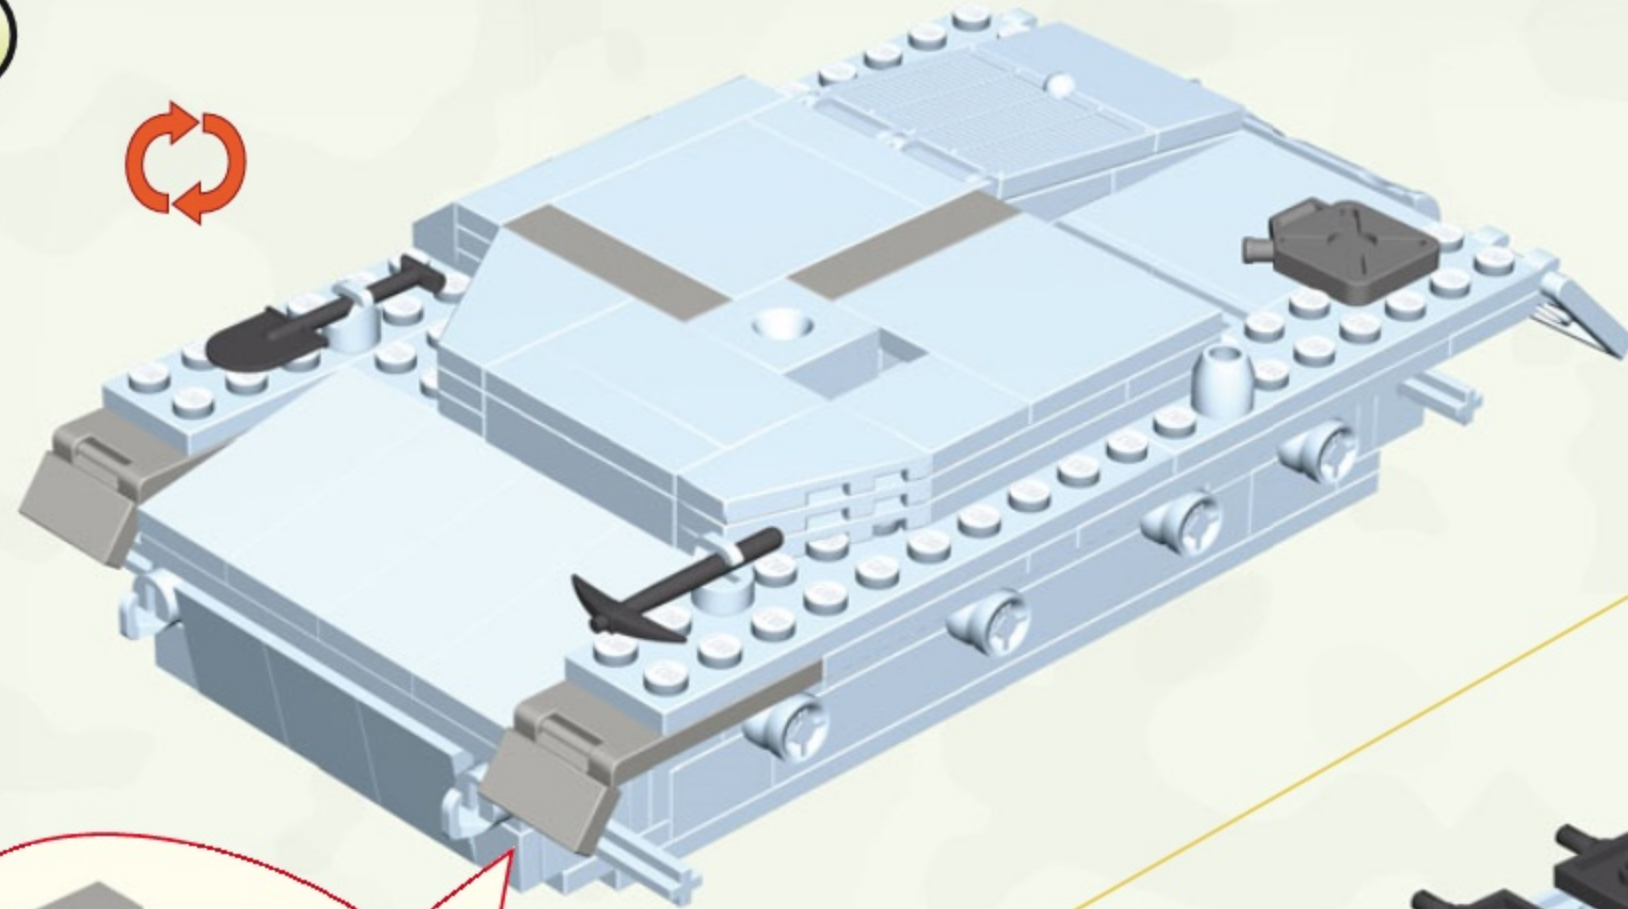

PANZER II TANK AUSF. C

WARNING: CHOKING HAZARD-

Toy contains small parts.
Not for children under 3 years.

Printed in EU

WORLD WAR II

SMALL ARMY

**PZKPFW VI TIGER II KÖNIGSTIGER
2460**