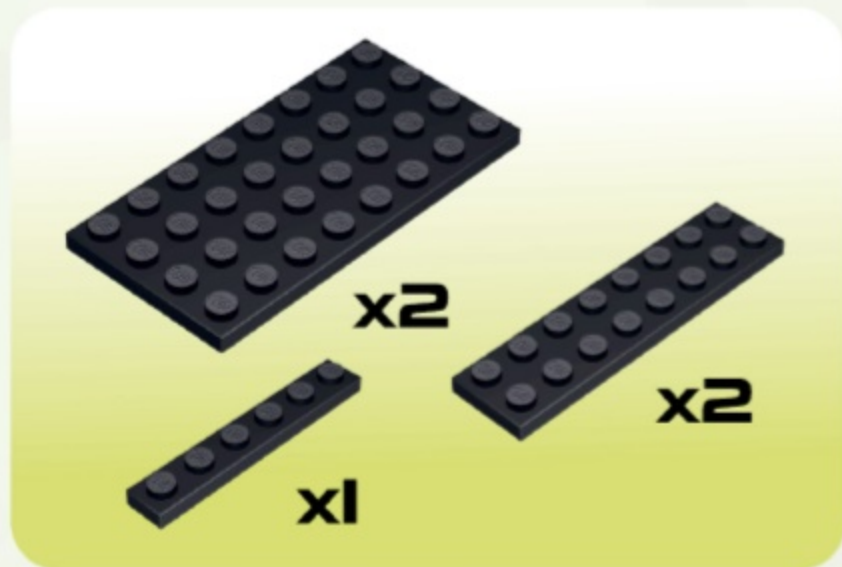

Printed in EU

WARNING: CHOKING HAZARD-
Toy contains small parts.
Not for children under 3 years.

BE CAREFUL: NOTICE THE DIFFERENCE

UWAGA: RÓŻNE KLOCKI

1

2

3

4

5

6

7

- Dark green 1x2 brick with hole: x1
- Dark green 1x2 brick: x3
- Dark green 1x2 brick with hole: x1
- Dark green 1x2 brick: x1

X6

8

9

10