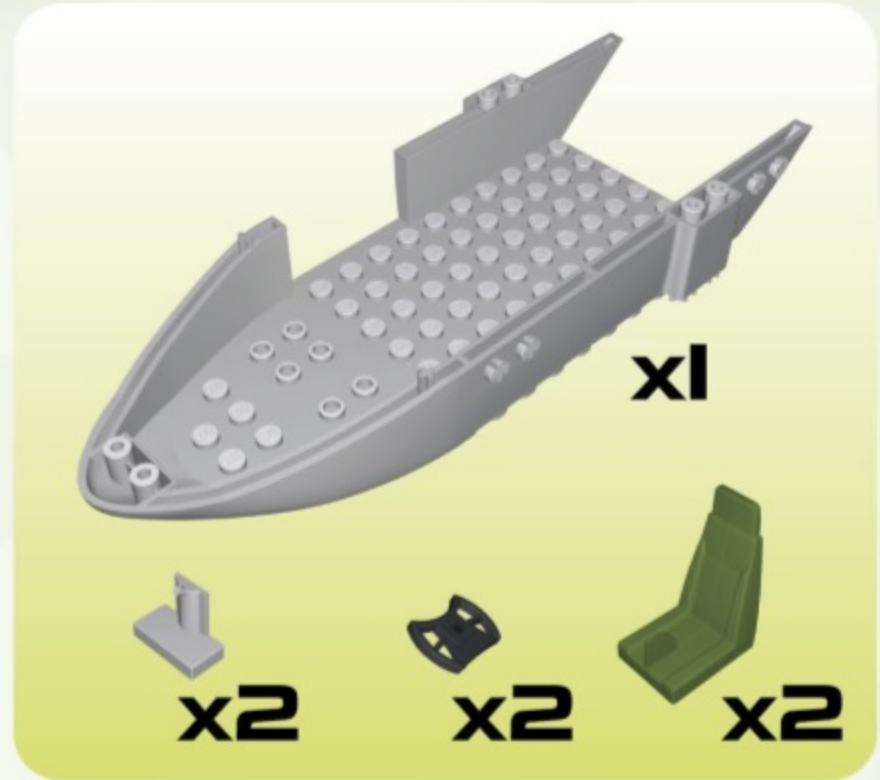

BE CAREFUL:
NOTICE THE DIFFERENCE

UWAGA: RÓŻNE KLOCKI

Printed in EU

WARNING: CHOKING HAZARD-
Toy contains small parts.
Not for children under 3 years.

1

2

3

4