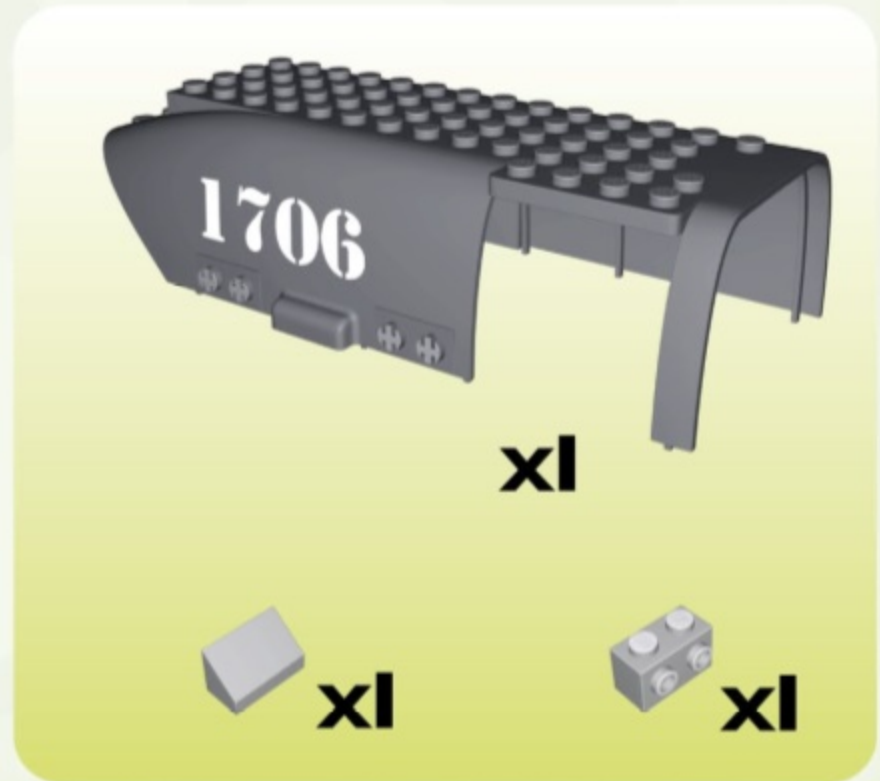

BE CAREFUL:
NOTICE THE DIFFERENCE

UWAGA: RÓŻNE KLOCKI

Printed in EU

WARNING: CHOKING HAZARD-
Toy contains small parts.
Not for children under 3 years.

1

2

3

4

13

14

x1

x5

x2

15

Ⓒ

x2