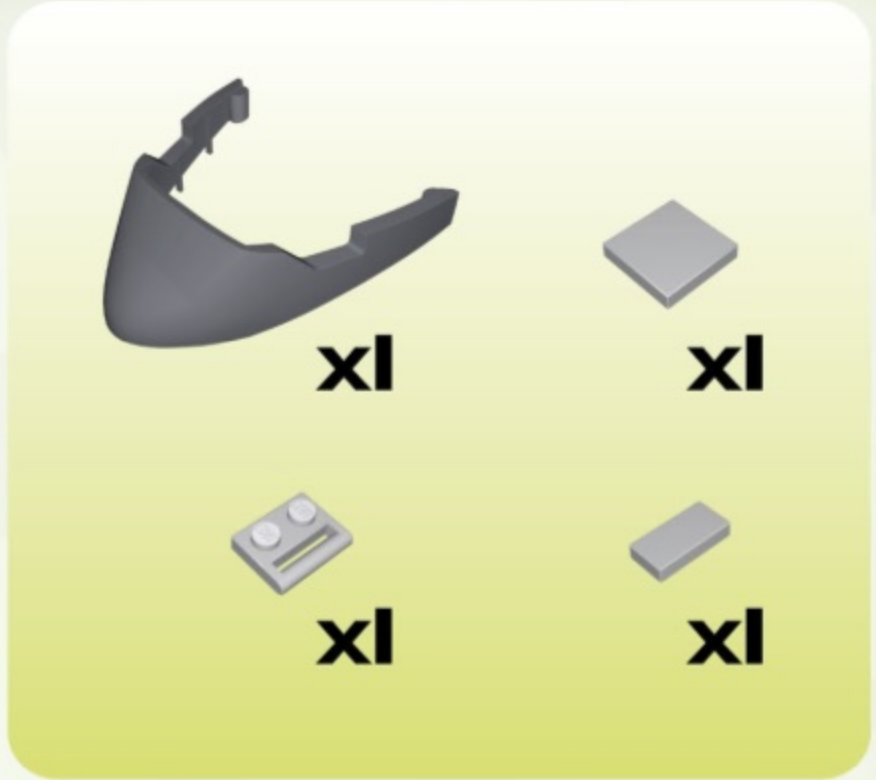

BE CAREFUL:
NOTICE THE DIFFERENCE

UWAGA: RÓŻNE KLOCKI

Printed in EU

WARNING: CHOKING HAZARD-
Toy contains small parts.
Not for children under 3 years.

1

2

3

4