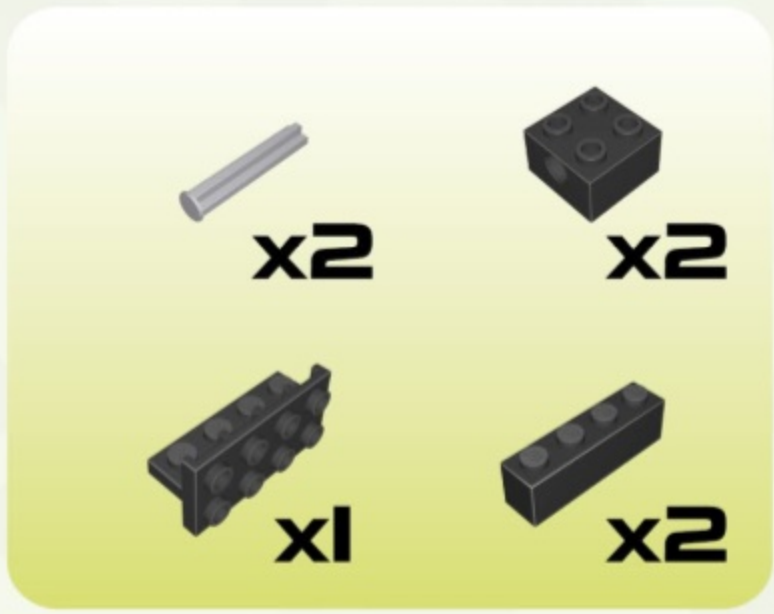

SMALL UNIT SUPPORT VEHICLE

Printed in EU

MIX
Paper from
responsible sources
FSC® C111430

WARNING: CHOKING HAZARD-
Toy contains small parts.
Not for children under 3 years.

1

2

3

4