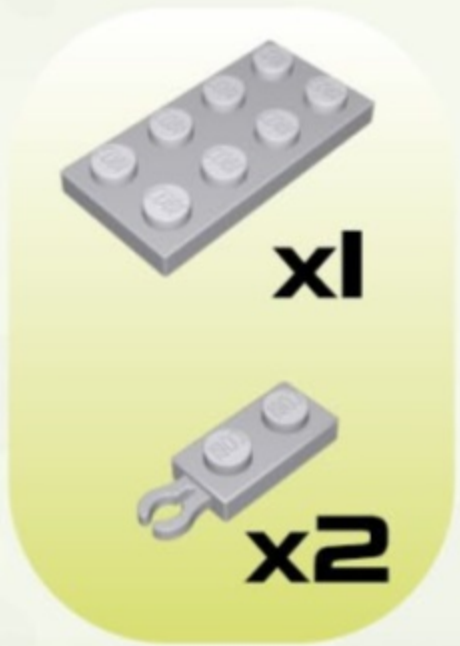

SNOW PATROL

Printed in EU

WARNING: CHOKING HAZARD-

Toy contains small parts.

Not for children under 3 years.

1

2

3

x2

x1

x2

4

5

6

7

8