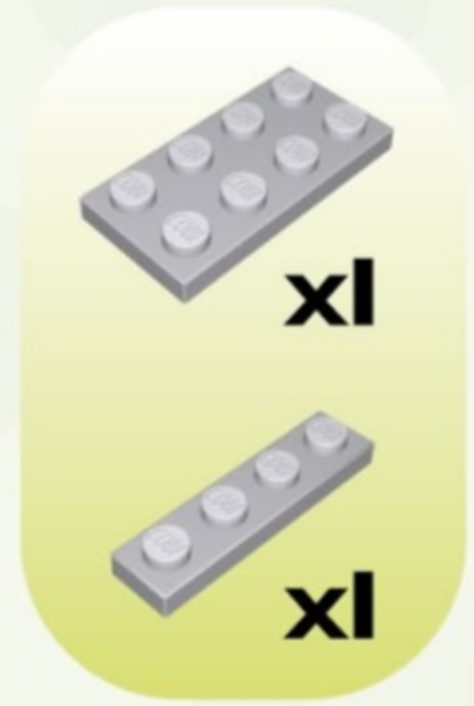

SNOW PATROL

Printed in EU

WARNING: CHOKING HAZARD-

Toy contains small parts.

Not for children under 3 years.

1

2

3

x2

x1

x2

4

5

6

7

8