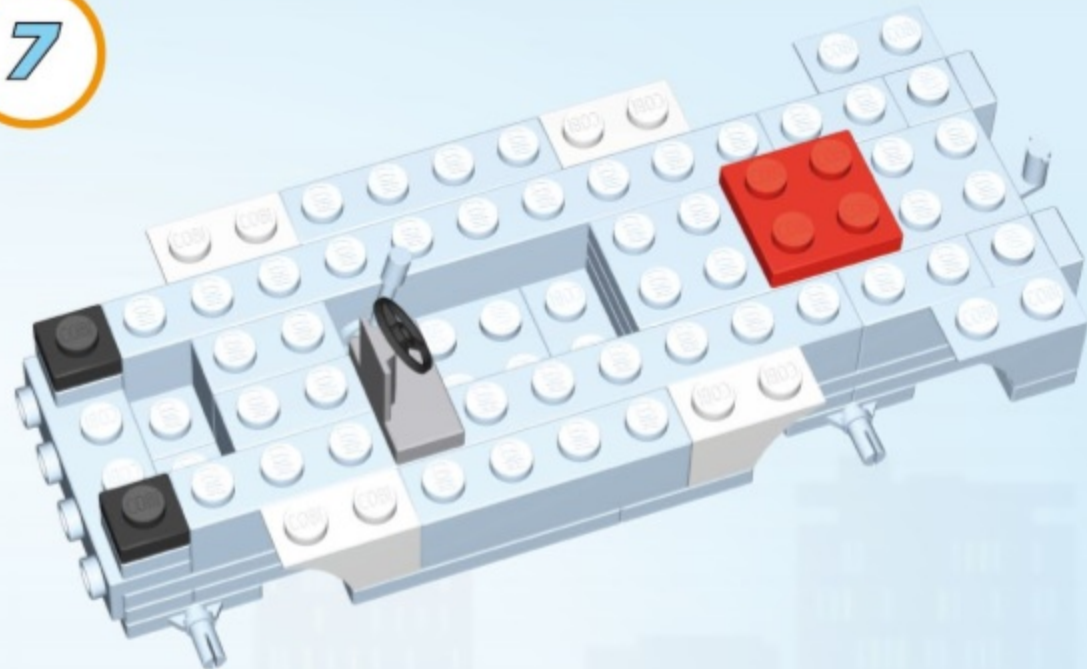

6

x2

x2

7

x2

x4

x1

x1

8

x2

x1

x1

x1

x2